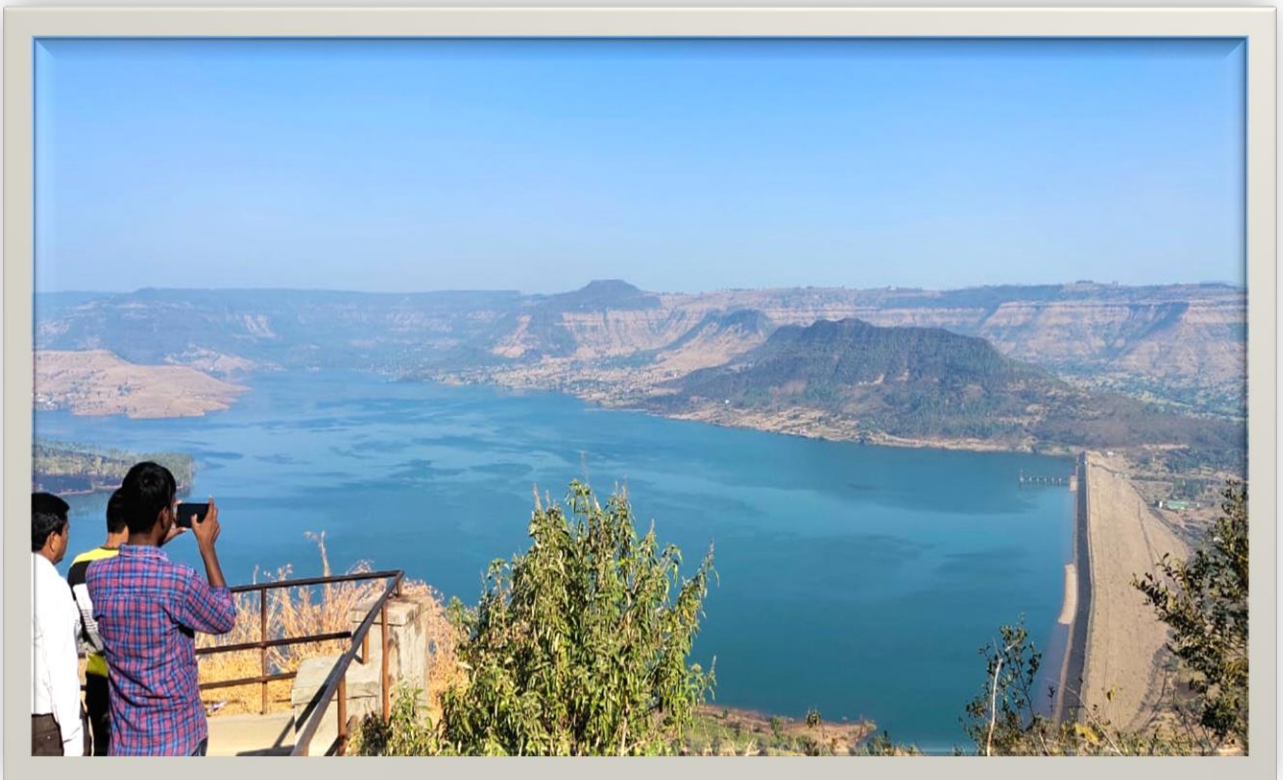

EVENT:STUDY TOUR

on 25 to 29 February 2020, Department was organized study tour for UG & PG students. Sajjangad, Mahabaleshwar, Pratapgad, Ganpatipule, Kolhapur , Kumbhoj, Narsobachi Wadi ,Pandharpur etc. places were visited.

SAJJANGAD